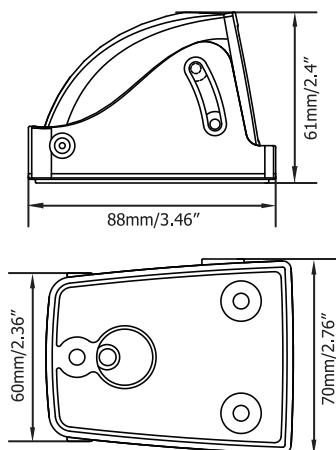

Dimensions

- All product specifications are subject to change without notice
- Models vary in different countries. Please visit EverFocus regional websites for detailed ordering information
- Lens models and availability vary in different regions